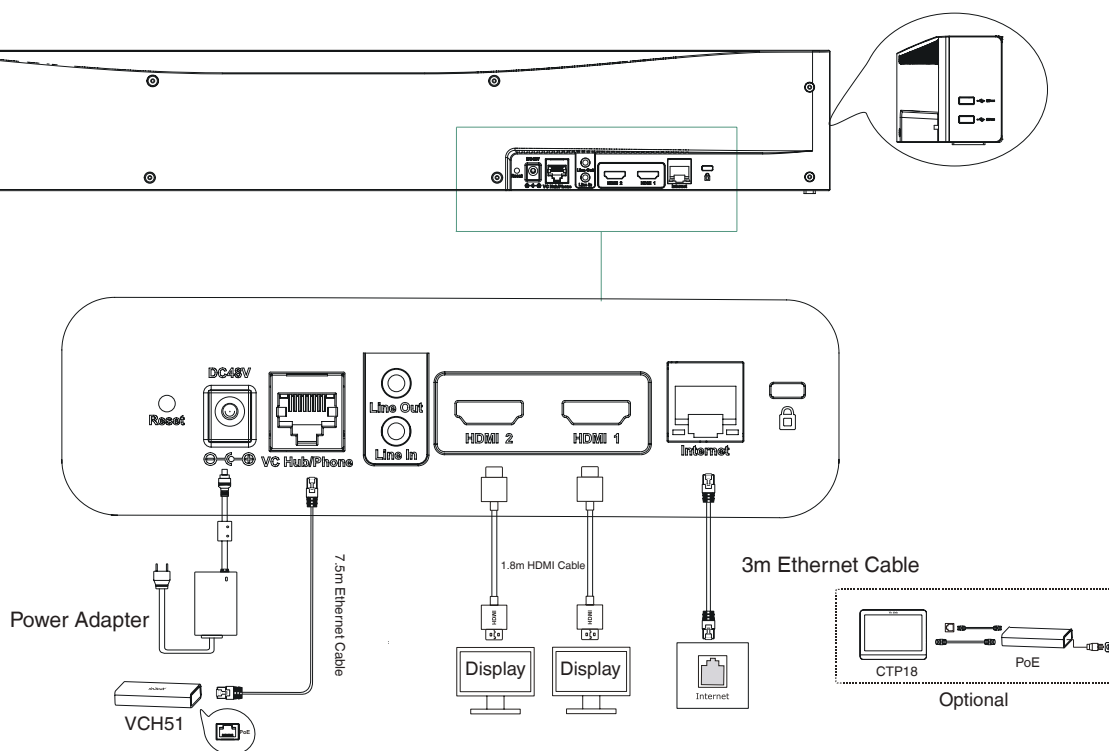

### Connections

- 2 x HDMI output (CEC supported)
- HDMI input (through the VCH51 Sharing Kit)
- 1 x Line-in (3.5mm)
- 1 x Line-out (3.5mm)
- 2 x USB 2.0
- 1 x 10/100M/1000M Ethernet port

- 1 x Yealink extension port (RJ-45)
- 1 x Power port
- 1 x Security lock slot
- 1 x Reset slot

### Other Physical Features

- External Yealink Power Adapter: AC 100~240V input and DC 48V/0.7A Output
- USB Output: 5V  0.5A
- Power consumption (PSU):
  - Idle < 13W; Normal operating: 15W; MAX: 16W
- Dimension (W.D.H): 700 mm x 98 mm x 121 mm
- Operating humidity: 10~95%
- Operating temperature: 0~40°C
- Storage temperature: -30~70°C

### MeetingBar A30 Package

- Package contents:
  - MeetingBar A30 endpoint
  - 3m Ethernet cable
  - 2 x 1.8m HDMI cable
  - Mounting Bracket and Accessories
  - Power adapter
  - Quick Start Guide
  - Controller (optional):
    - CTP18 Touch Panel
    - VCR20 Remote Control
  - Content sharing(optional):
    - VCH51 Sharing Kit (HDMI/USB-C)
    - WPP20 Wireless Presentation Pod
- Carton Meas: 903\*325\*306mm

## Endpoint Connections