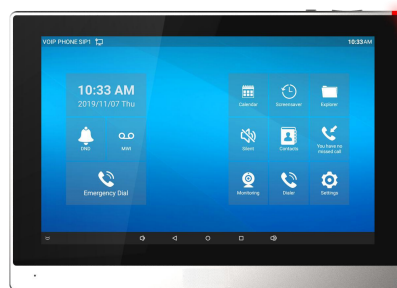

Fanvil i56A SIP Indoor Station

Fanvil i56A is a 10.1 inch indoor station, built-in Bluetooth 5.0 and 2.4G/5G Wi-Fi, integrated with Micro USB and TF interface. Based on Android 9.0 operating system, the interface operation is smooth and intelligent. It is mainly used in residential area, villa, office buildings and other places for receiving calling and communicating through the door phone and open the door remotely. It can provide reliable security assurance and the easy access control service for the users, creating a safe and comfortable living environment.

Highlights

- Stylish and simple, can be matched with different decoration styles.
- 10.1 inch capacitive touch screen, sensitive touch.
- HD voice speech quality with built-in 1W dual speaker and Acoustic Echo Canceller (AEC).
- Built-in Bluetooth (BT 5.0) and Wi-Fi (2.4GHz and 5GHz).
- Support ONVIF protocol.
- Monitor over the video door phone and the image of authorized cameras.
- Rich interfaces to meet different application scenarios.
- Support online management and upgrade.
- Compatible with major platforms: Asterisk, Broadsoft, 3CX, Metaswitch, Elastix, Avaya etc.

Generic

- 6 SIP Lines
- HD Voice
- PoE
- External Power Supply(Optional)

Display

- 1 x LCD: 10.1-inch 1280x800 Color Touch Screen

Audio

- Wideband ADC/DAC 16KHz sampling
- Narrowband Codec: G.711a/u, G.729AB, iLBC
- Wideband Codec: G.722, opus
- Acoustic Echo Canceller (AEC)
- Voice Activity Detection (VAD) / Comfort Noise Generation (CNG) / Background Noise Estimation (BNE)
- Packet Loss Concealment (PLC)
- Dynamic Adaptive Litter Buffer up to 300ms
- DTMF: In-band, Out of Band DTMF (RFC2833) / SIP INFO