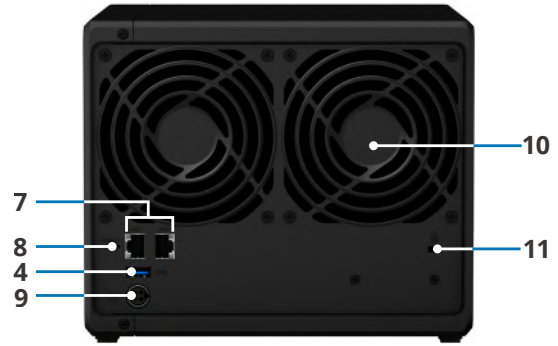

Hardware Overview

Front

Rear

1	Status indicator	2	Drive status indicator	3	Drive tray lock	4	USB 3.0 port
5	Power button and indicator	6	Drive tray	7	1GbE RJ-45 port	8	Reset button
9	Power port	10	System fan	11	Kensington Security Slot		