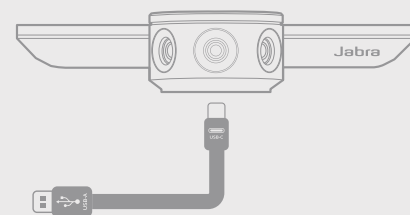

How to connect

Instant collaboration – just plug in

Jabra PanaCast is compatible with all leading video and audio conferencing solutions, and is designed to work straight out of the box, with plug-and-play technology that lets you collaborate with others instantly.