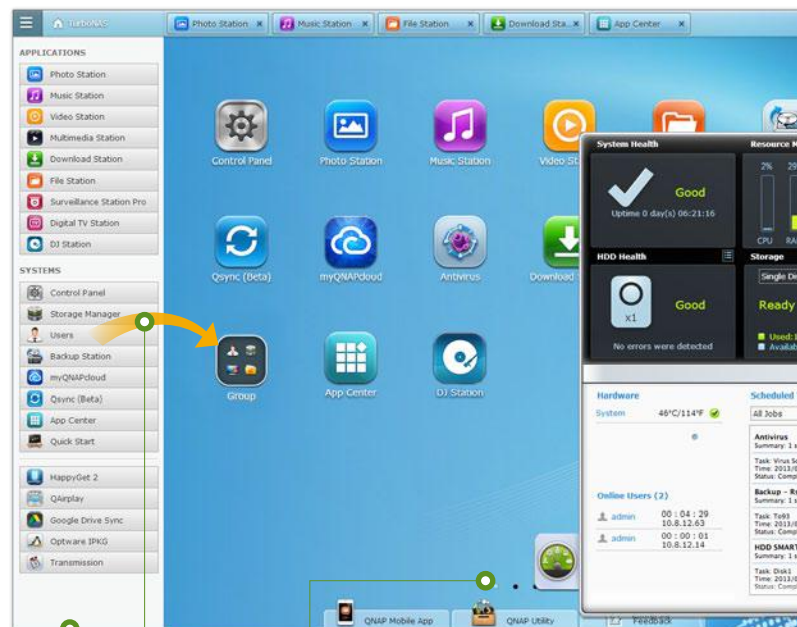

Multiple desktops

This extended desktop workspace is designed specifically to improve your productivity. You can separate the apps on different desktops according to their nature or genre and switch between the desktops freely. For example, you can group frequently used icons on the first desktop, and place favorite music folders on the second or third.