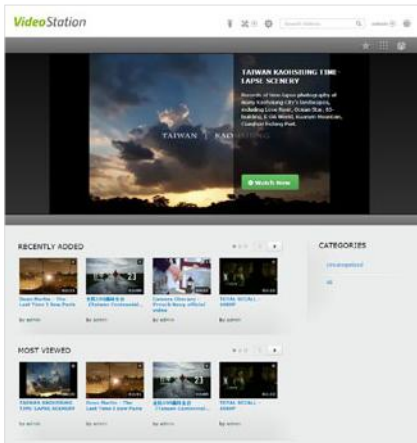

Video Station

The Video Station is great for archiving and playing your personal video collection online.

- **Build a personal video website**

Just upload your video collection, and sit back to enjoy the clips anywhere. To add more fun, you can share your video collection with family or friends via social networking sites such as Facebook, Twitter, and Google+. Visitors can leave comments on your videos to keep the fun going.