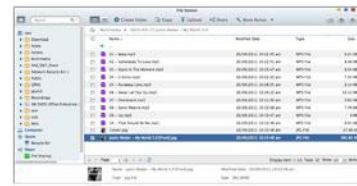

File Station

Upload, download and manage files anywhere with a web browser. File extraction, folder creation, smart search files or folders are functioned over the Internet. Preview your photos and videos through any web browsers too!