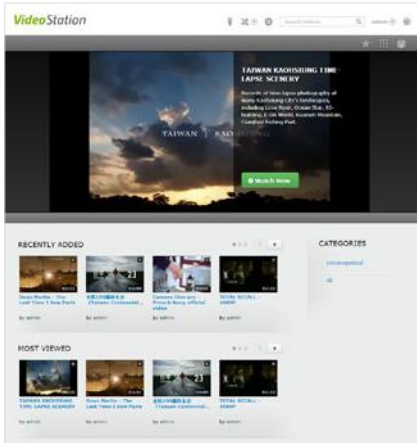

Video Station

The Video Station is great for archiving and playing your personal video collection online.

- **Build a personal video website**

Just upload your video collection, and sit back to enjoy the clips anywhere. To add more fun, you can share your video collection with family or friends via social networking sites such as Facebook, Twitter, and Google+. Visitors can leave comments on your videos to keep the fun going.