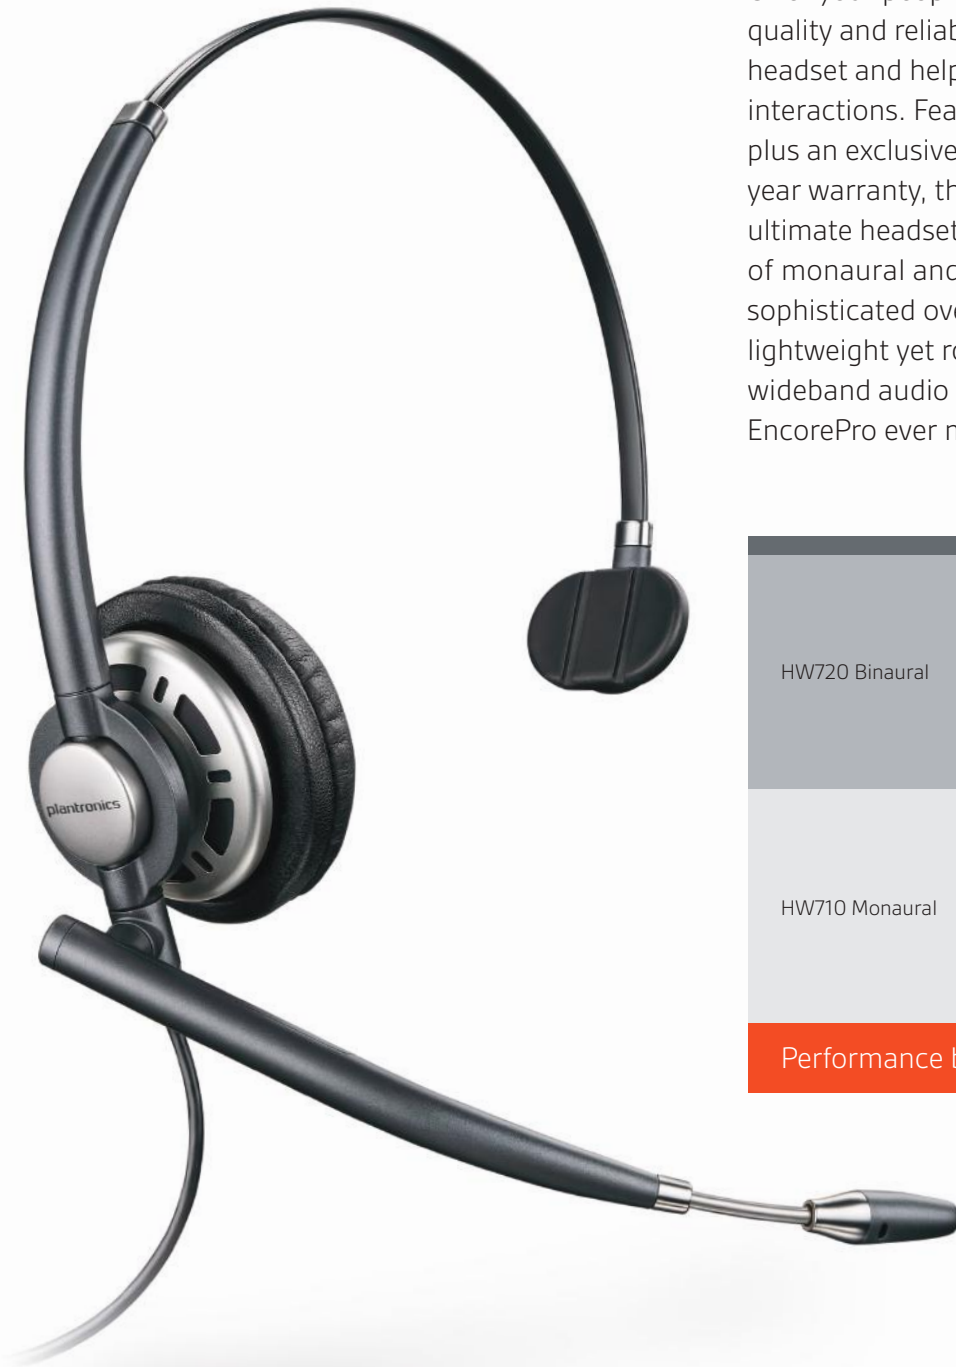

ENCOREPRO 700 SERIES

Expect more. Deliver more.

With customer expectations continuing to rise and calls are becoming more complex than ever, accept no compromises with the premium EncorePro. Offer your people the ultimate in comfort, audio quality and reliability with our top-of-the-range headset and help them deliver smarter customer interactions. Featuring seven axes of adjustability plus an exclusive extendible mic boom and three-year warranty, the premium EncorePro is the ultimate headset for all-day calling. With a choice of monaural and binaural wearing styles, its sophisticated over-the-head design coupled with a lightweight yet robust construction and VoIP-ready wideband audio make this the most advanced EncorePro ever made.

<p>HW720 Binaural</p>	
<p>HW710 Monaural</p>	
<p>Performance by design </p>	

ENCOREPRO 700 SERIES

HW710/HW720

- Quick Disconnect for multiple connectivities and walkaway convenience
- Re-enforced, lightweight headband provides strength and durability
- Plush leatherette ear cushions for all-day comfort
- Wideband audio for higher quality calls
- 3 year warranty

Performance by design

KEY FEATURES

- Enhanced noise-cancelling and wideband audio give you clearer conversations with your customers enabling you to offer a better service
- Distinctive and unique design provides high performance and a stylish look
- Slim and discrete construction ensures comfort and allows you to fully focus on the customer
- VoIP ready through the use of enhanced echo control and wideband audio, allows you to preserve your investment through future phone system upgrades
- Seven axes of adjustability ensure you can wear the headset in the most comfortable and effective position
- Quick Disconnect feature provides walkaway convenience and compatibility with all Plantronics® USB and deskphone audio processors and direct connect cables
- Backed by industry-leading Plantronics global service and support