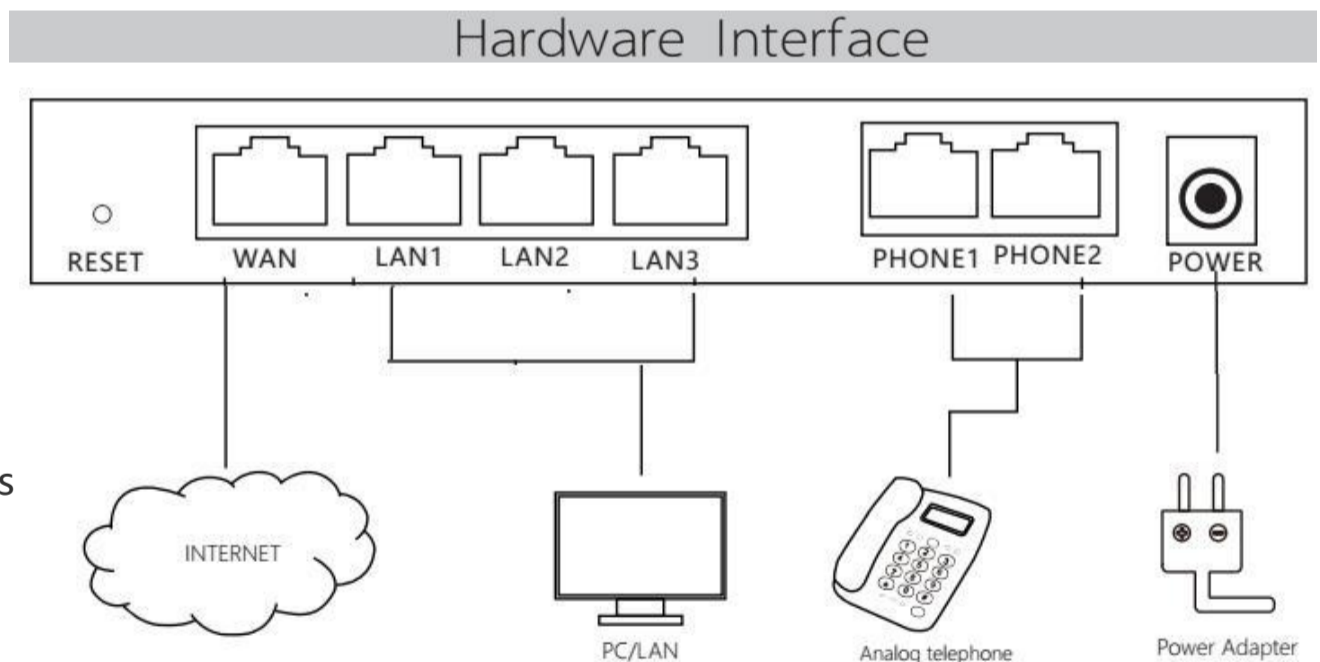

Wireless AP Router with VoIP FWR7102

Feature Keys

- 4G-LTE
- 2.4GHz 300Mbps WiFi
- 10/100Mbps Ethernet
- Rich QoS capability in wired and wireless

Overview

The Flyingvoice powerful VoIP Wireless Router FWR7102, FWR7102 includes extended functions which support 4G card, and 2 FXS ports. This design not only provide users with a conventional VoIP and routing capabilities, but also allow users to enjoy 4G wireless network anytime. Users can also take FWR7102 as a FTP server, to share LAN files, pictures and other resources. Meanwhile, 2 FXS ports can be well adapted to small and micro enterprises, 1FXS for telephone, 1FXS for Fax, no need to add additional equipment. FWR7102 VoIP wireless router is ideally suited for small and medium enterprises (SMB) to build wireless office.

It is a kind of advanced VoIP wireless router, can not only provides the high quality of voice communications and wired Internet sharing capabilities but also offers Access Point (AP) function for daily wireless communication. With advanced router, FWR7102 is able to make calls via SIP proxy voice communications, plus the IP sharing, and the QoS mechanism.