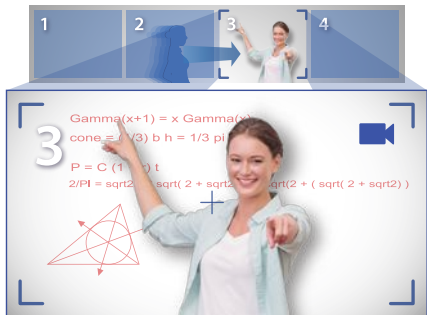

## Seamlessly Track in Preset Zones

AVer **SmartShoot** optimizes your camera controls for automatic and seamless content capturing between preset areas, enabling you to create an uncompromising multi-camera feel with just one PTZ310/PTZ330. Save time and effort while unlocking a huge variety of options for your video.

## Ideal FOV in Seconds

AVer's new **SmartFrame** function provides one-touch face targeting technology that lets you quickly create stunning video content. SmartFrame instantly adjusts your FOV to fit everyone on-screen so you can start recording presentations, lectures, and more without hassle. Perfect for capturing multiple people, SmartFrame makes creating video content easy and enjoyable.